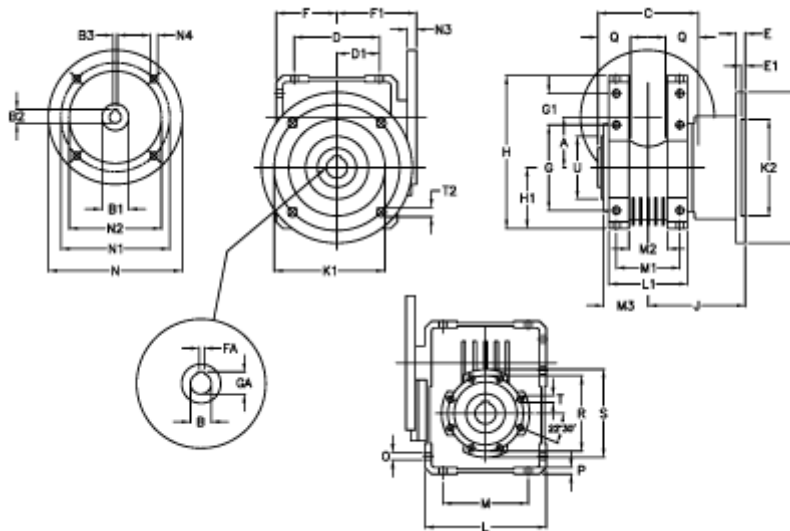

Article number: 392211004643516

Description: Worm Gear with Torque Limiter
W110 L1-UF-46-P90 B5

Measures

A = 110.10	E = 20	H = 308.0	M = 184	N4 = M10x12	U = 130
B = 42	E1 = 12	H1 = 125.0	M1 = 115	O = 14.0	
B1 E7 = 24	F = 125	J = 179.5	M2 = 69	P = 14	
B2 = 27.3	F1 = 143	K = 280	M3 = 73	Q = 45	
B3 H9 = 8	FA = 12	K1 = 230	N = 200	R = 165	
C = 155	G = 184	K2 = 170	N1 = 165	S = 200	
D = 174.0	G1 = 58.0	L = 250	N2 = 130	T = M12x19	
D1 = 82.0	GA = 45.3	L1 = 143	N3 = 0.0	T2 = 13.0	